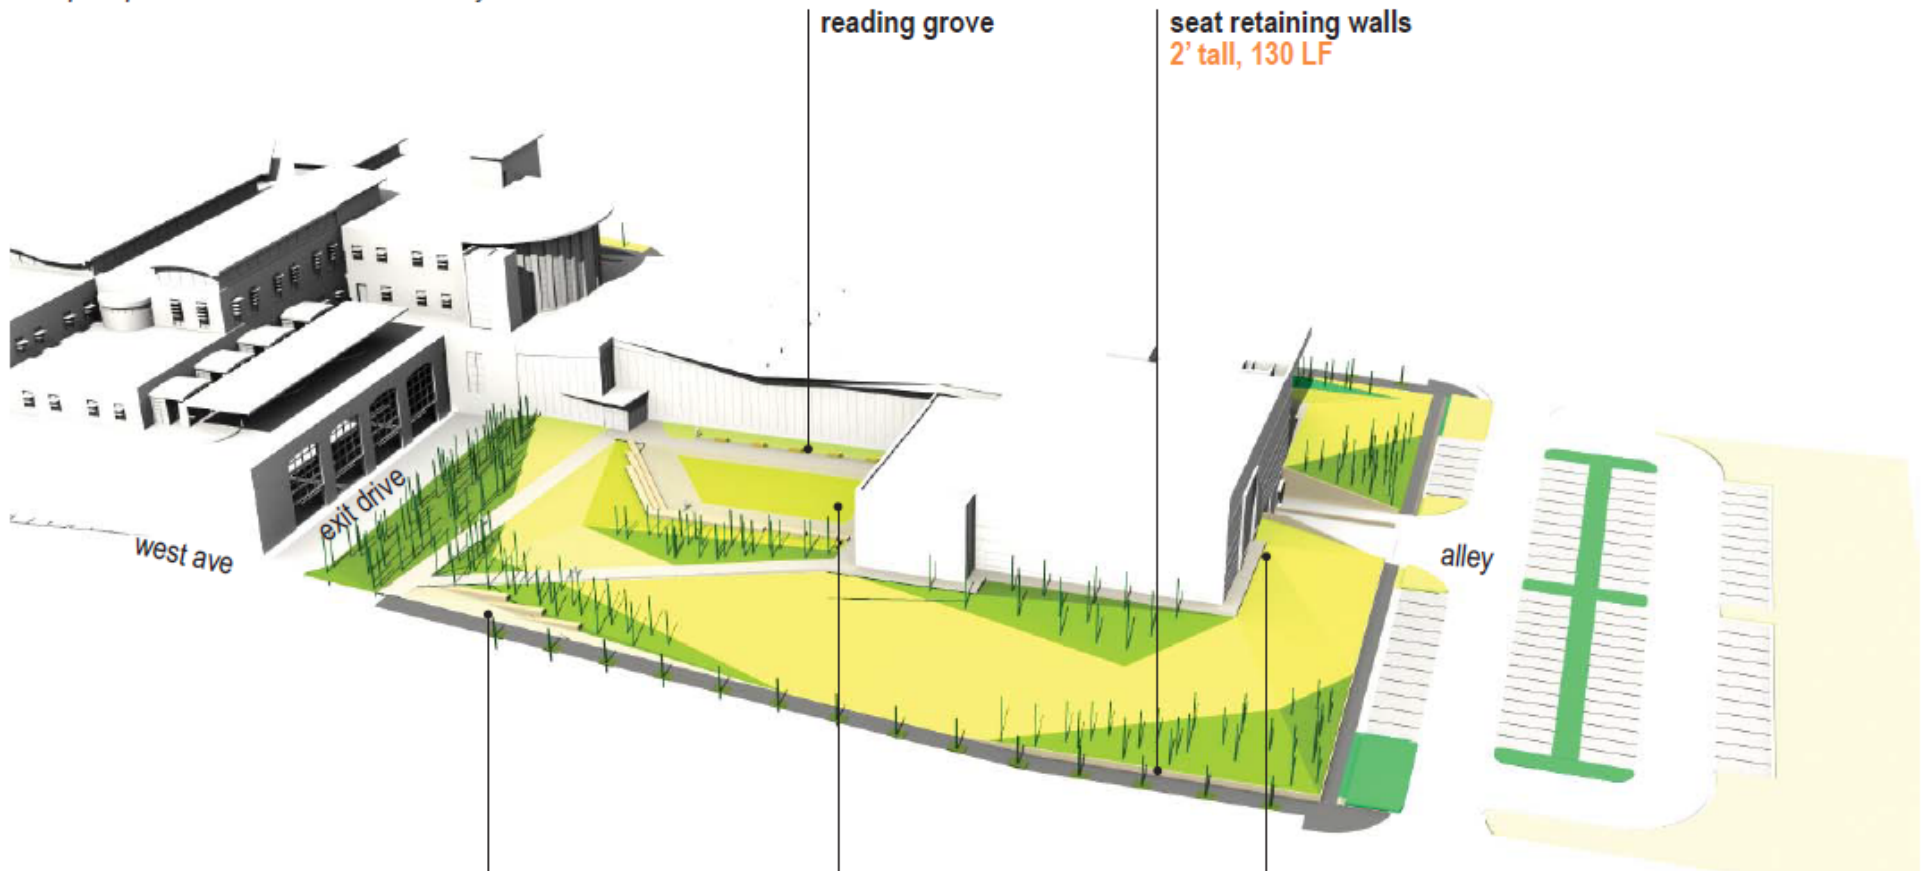

ENTRY TO CENTER FOR INNOVATION

SITE DESIGN

SITE DESIGN

SITE PLAN

features

SITE DESIGN

SITE OVERVIEW

east side

- + entry plaza and deli patio create opportunities to active school ave
- + slope garden grades to provide natural light to preschool
- + trees used to screen loading area from school ave

- prairie planting seed
- native turf seed
- slope mix- seed and plug
- upland forest mix- seed and plug
- stormwater
- 89 on-site parking spaces

SITE DESIGN

SITE OVERVIEW

- + 2 small berms used to define courtyard, screen entry drive, and create seating
- + 2 sloped walkways connect informal drop off to courtyard
- + gathering glade mix of hard and soft surfaces
- + step steps on west used to define entry

west side

west stone steps

gathering glade
3,037 SF flat lawn
2,650 SF flat aggregate
2,035 SF sloped lawn

egress path

- | | |
|---|---|
|  prairie planting seed |  stormwater |
|  native turf seed |  89 on-site parking spaces |
|  slope mix- seed and plug | |
|  upland forest mix- seed and plug | |