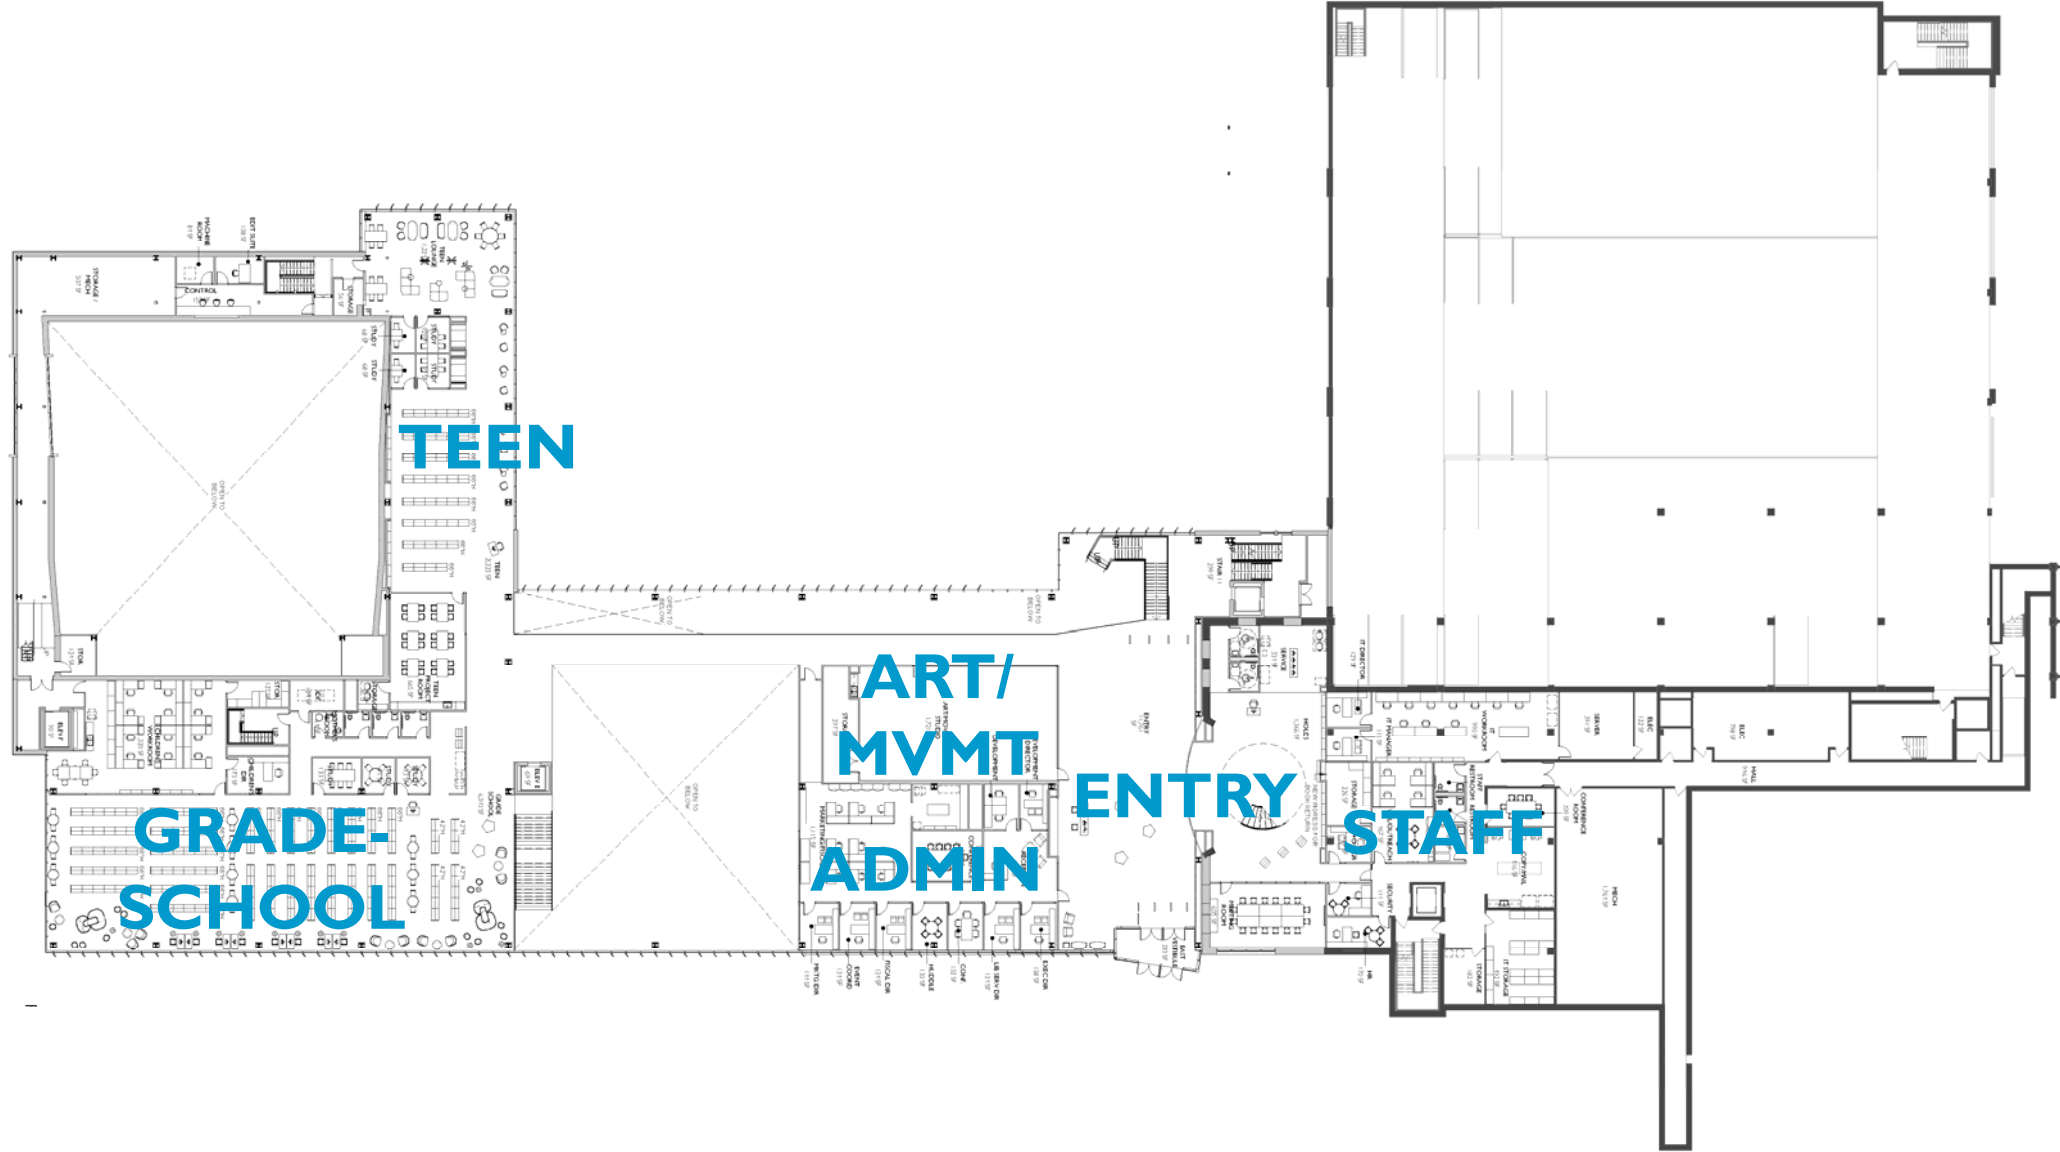

EXTERIOR

VIEW FROM SCHOOL AND SOUTH

EXTERIOR

VIEW OF ENTRY

EXTERIOR

VIEW FROM ROOF TERRACE

EXTERIOR

VIEW OF MULTIPURPOSE ROOM

INTERIOR CONCEPTS AND DESIGN

FLOOR PLANS

FLOOR PLANS

LEVEL 200
118'-4 1/2"

L200

FLOOR PLANS

L300 & L400

INTERIOR CONCEPT

SCHOOL STREET ENTRY

INTERIOR CONCEPT

SCHOOL STREET ENTRY – VIEW TO EXISTING BUILDING

INTERIOR CONCEPT

BRIDGE TO GRADE SCHOOL AND TEENS

INTERIOR CONCEPT

PRE-FUNCTION AND CORRIDOR TO PRESCHOOL

INTERIOR CONCEPT