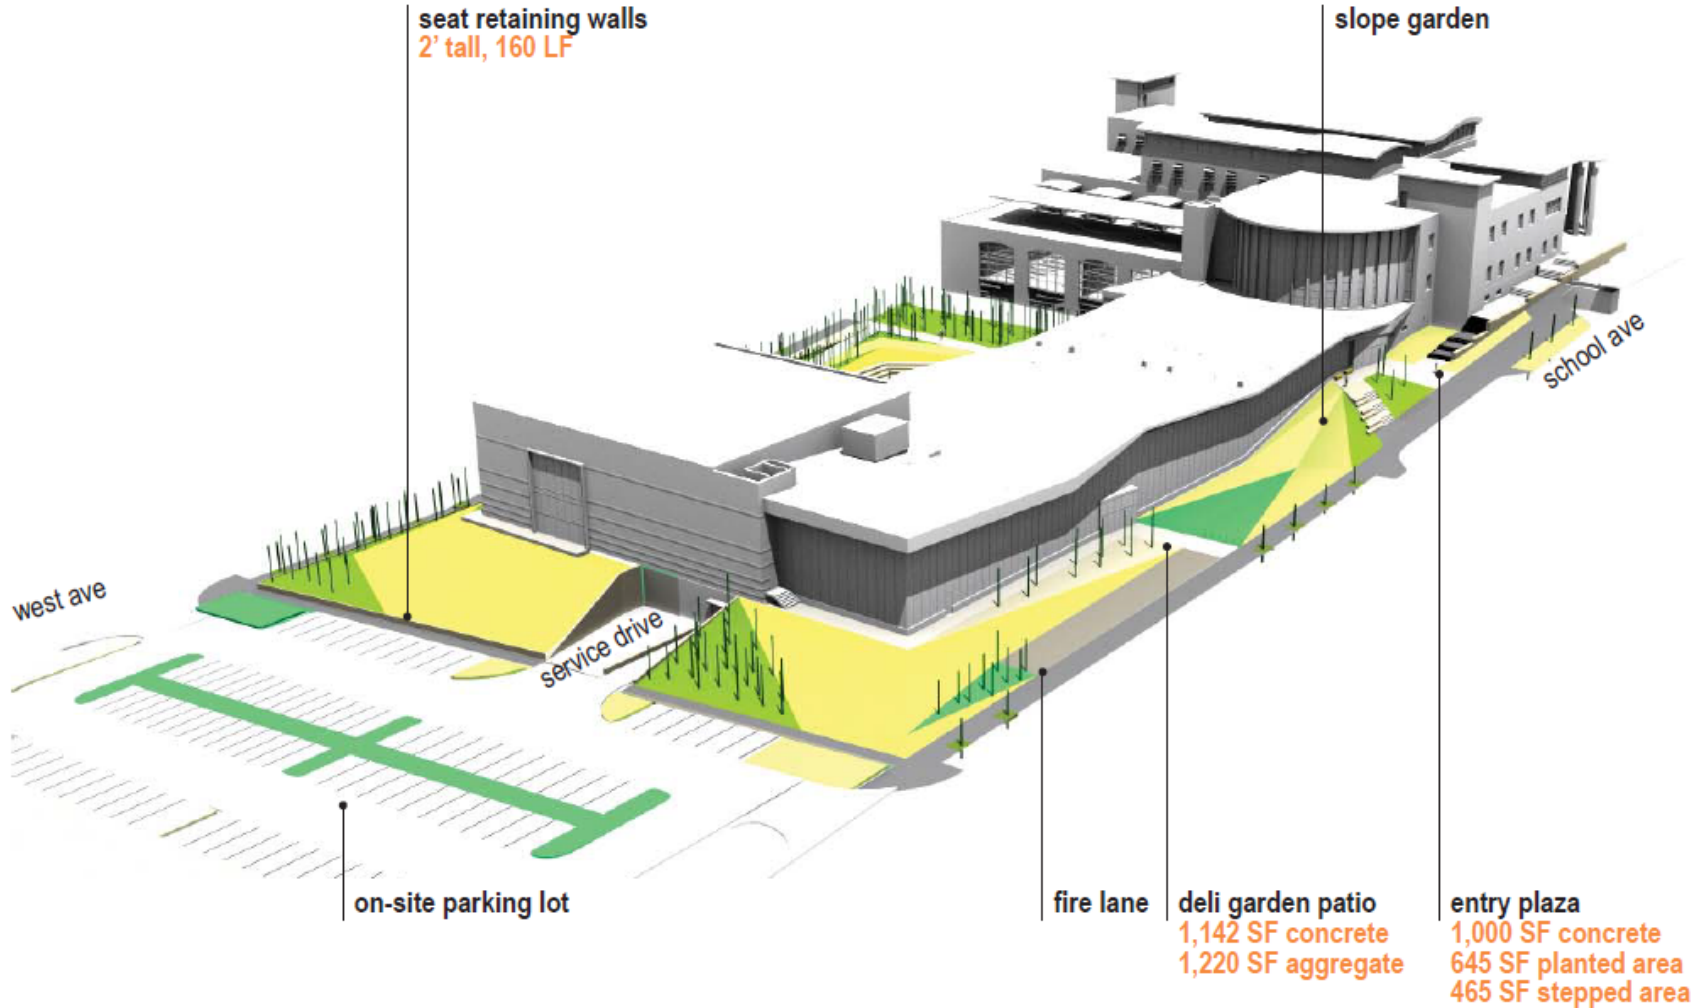

ENTRY TO CENTER FOR INNOVATION

SITE DESIGN

SITE DESIGN

SITE PLAN

features

SITE DESIGN

SITE OVERVIEW

east side

- + entry plaza and deli patio create opportunities to active school ave
- + slope garden grades to provide natural light to preschool
- + trees used to screen loading area from school ave

- prairie planting seed
- native turf seed
- slope mix- seed and plug
- upland forest mix- seed and plug
- stormwater
- 89 on-site parking spaces

SITE DESIGN

SITE OVERVIEW

- + 2 small berms used to define courtyard, screen entry drive, and create seating
- + 2 sloped walkways connect informal drop off to courtyard
- + gathering glade mix of hard and soft surfaces
- + step steps on west used to define entry

west side

west stone steps

gathering glade
3,037 SF flat lawn
2,650 SF flat aggregate
2,035 SF sloped lawn

egress path

- | | |
|---|---|
|  prairie planting seed |  stormwater |
|  native turf seed |  89 on-site parking spaces |
|  slope mix- seed and plug | |
|  upland forest mix- seed and plug | |