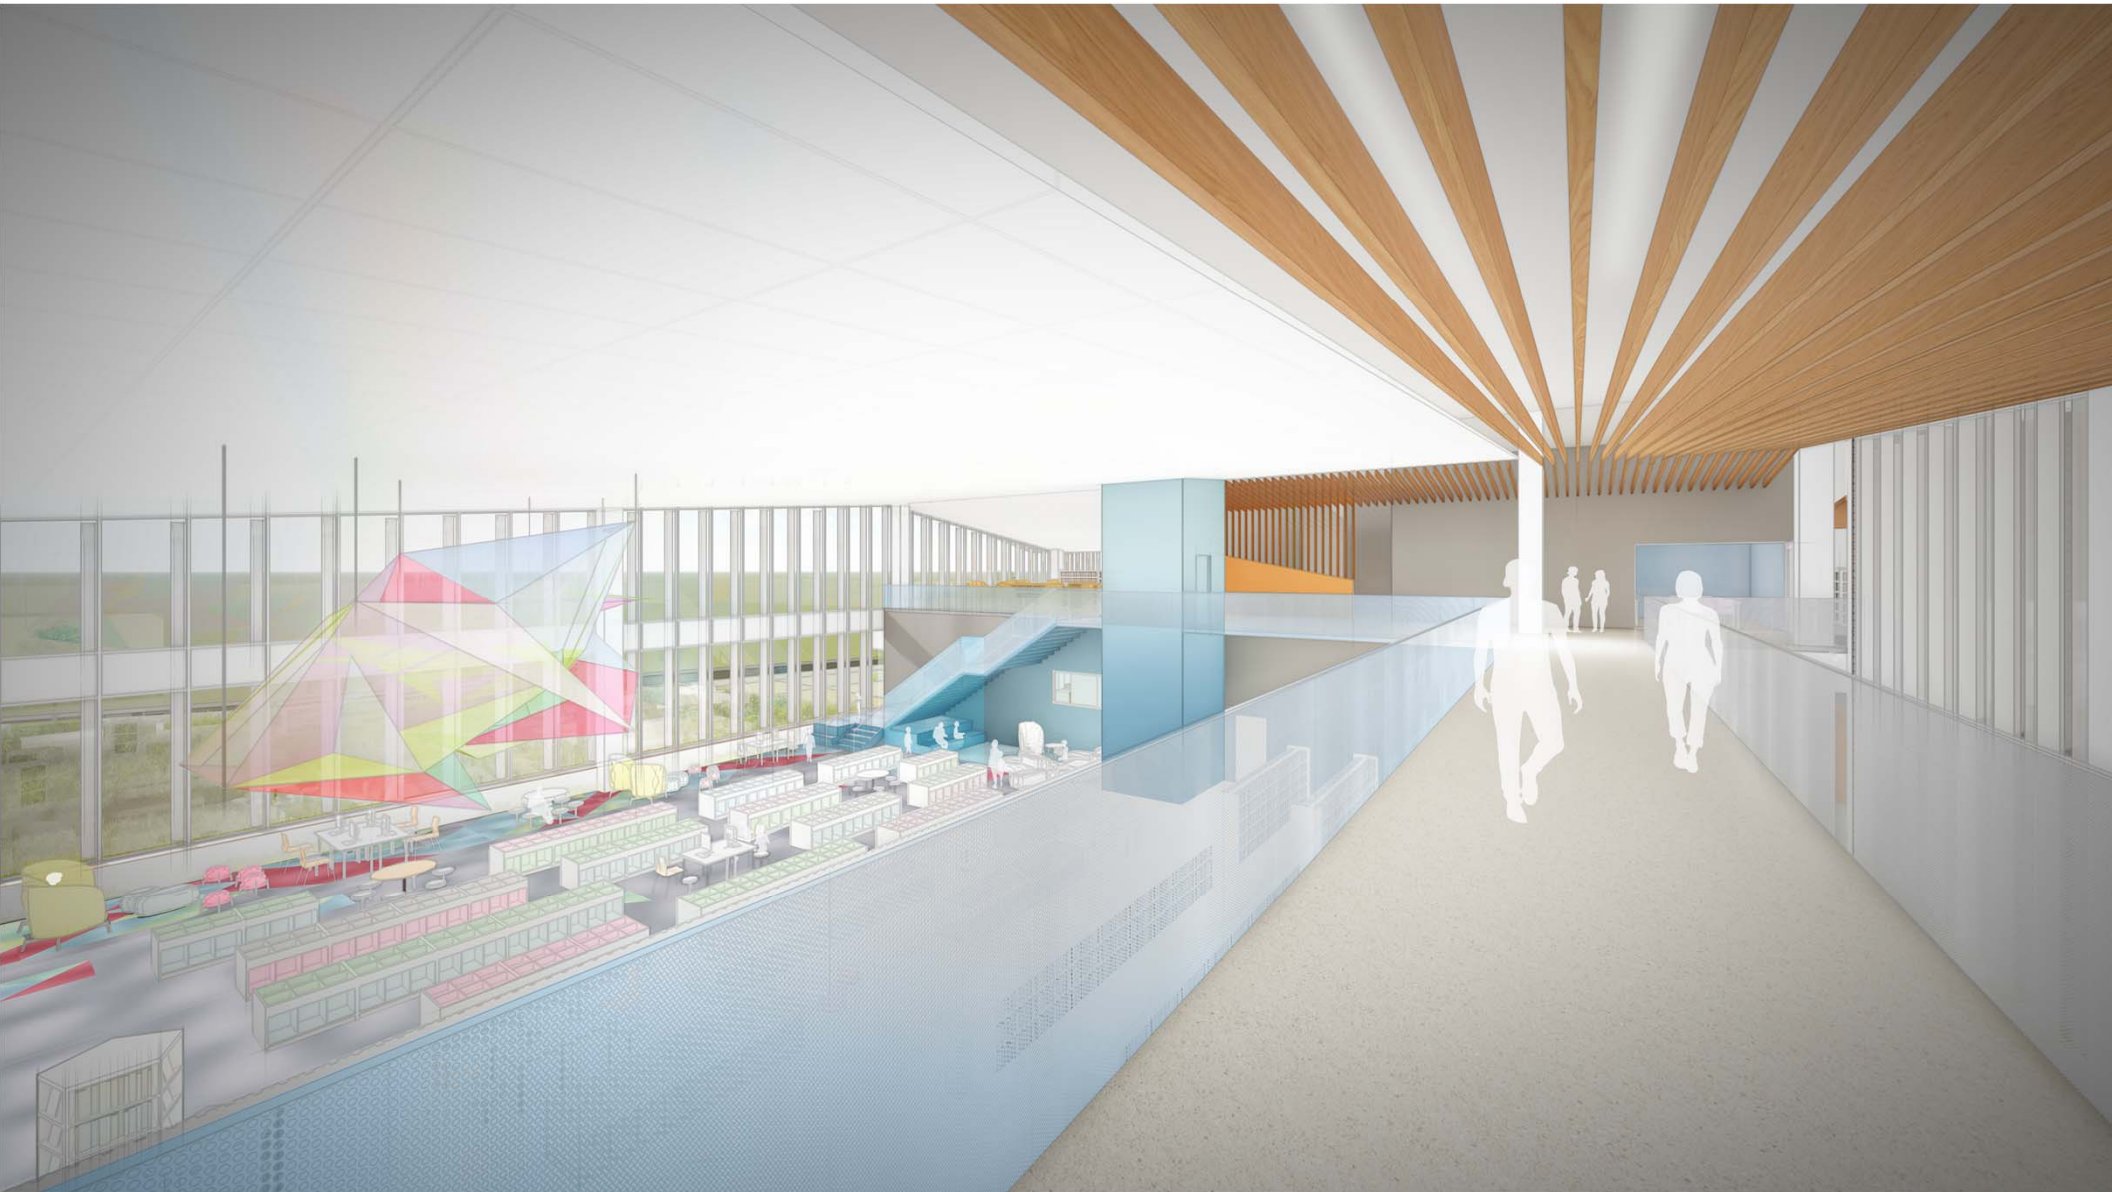

DESIGN PROGRESS MEETING

FAYETTEVILLE PUBLIC LIBRARY
EXPANSION AND RENOVATION

07.30.2018

MSR
msrdesign.com

A L L I S O N
+
P A R T N E R S

EXTERIOR DESIGN

CONCEPT

An extension of the ground and landscape, the expansion is a plinth supporting the original Blair Library

EXTERIOR

VIEW FROM SCHOOL AND SOUTH

EXTERIOR

VIEW OF ENTRY

EXTERIOR

VIEW FROM ROOF TERRACE

EXTERIOR

VIEW OF MULTIPURPOSE ROOM

SCHOOL STREET ENTRY

INTERIOR CONCEPT

SCHOOL STREET ENTRY – VIEW TO EXISTING BUILDING

INTERIOR CONCEPT

BRIDGE TO GRADE SCHOOL AND TEENS

INTERIOR CONCEPT

PRE-FUNCTION AND CORRIDOR TO PRESCHOOL

INTERIOR CONCEPT

SITE DESIGN

SITE OVERVIEW

- + 2 small berms used to define courtyard, screen entry drive, and create seating
- + 2 sloped walkways connect informal drop off to courtyard
- + gathering glade mix of hard and soft surfaces
- + step steps on west used to define entry