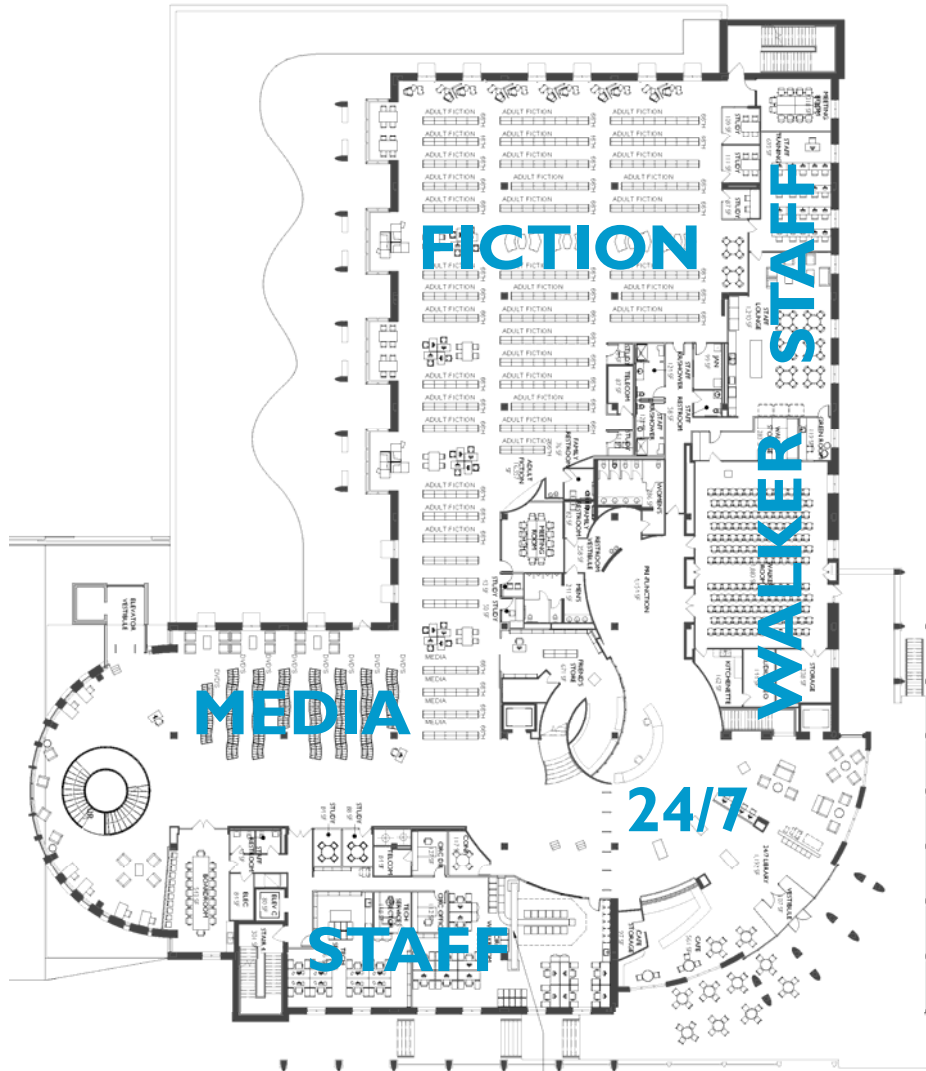

DESIGN PROGRESS MEETING

FAYETTEVILLE PUBLIC LIBRARY
EXPANSION AND RENOVATION

07.30.2018

MSR
msrdesign.com

A L L I S O N
+
P A R T N E R S

EXTERIOR DESIGN

CONCEPT

An extension of the ground and landscape, the expansion is a plinth supporting the original Blair Library

EXTERIOR

VIEW FROM SCHOOL AND SOUTH

EXTERIOR

VIEW OF ENTRY

EXTERIOR

VIEW FROM ROOF TERRACE

EXTERIOR

VIEW OF MULTIPURPOSE ROOM

INTERIOR CONCEPTS AND DESIGN

FLOOR PLANS

FLOOR PLANS

LEVEL 200
118'-4 1/2"

L200

FLOOR PLANS

L300 & L400

INTERIOR CONCEPT

ENTRY TO CENTER FOR INNOVATION

SITE DESIGN

SITE DESIGN

SITE PLAN

features

SITE DESIGN

SITE OVERVIEW

east side