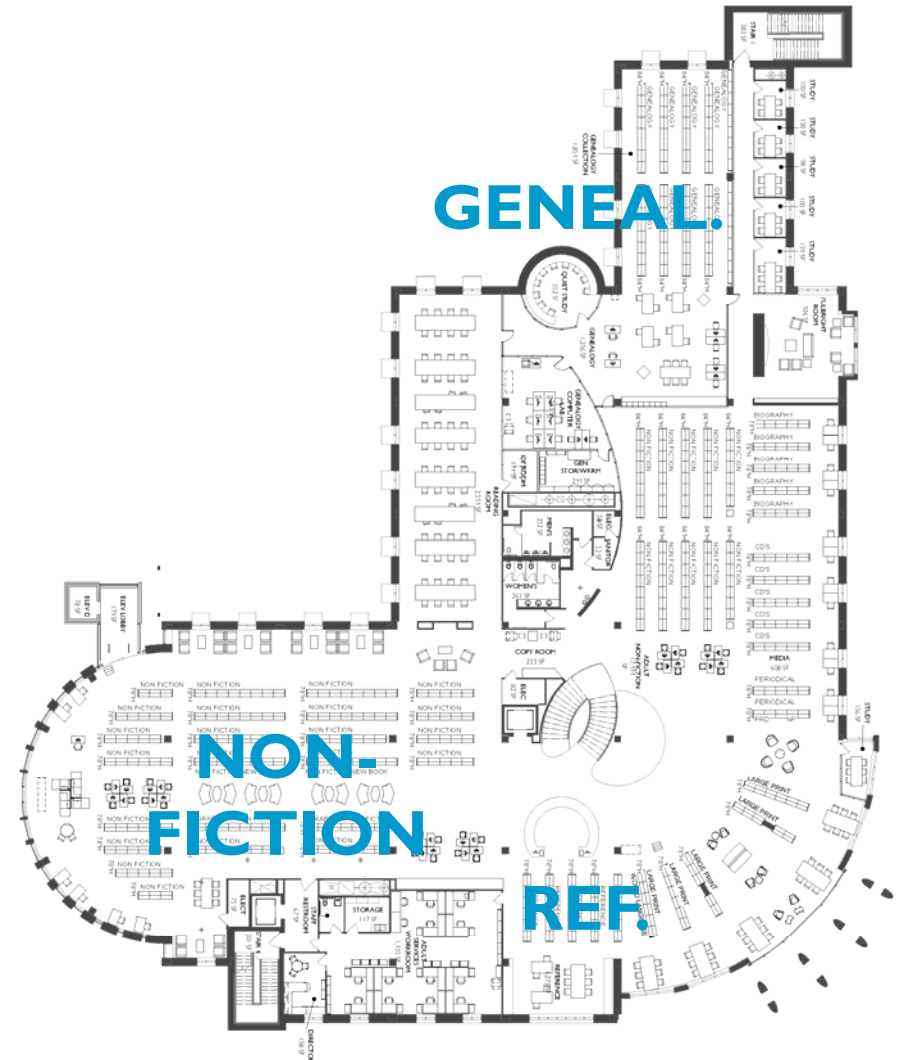

EXTERIOR

VIEW FROM SCHOOL AND SOUTH

EXTERIOR

VIEW OF ENTRY

EXTERIOR

VIEW FROM ROOF TERRACE

EXTERIOR

VIEW OF MULTIPURPOSE ROOM

INTERIOR CONCEPTS AND DESIGN

FLOOR PLANS

FLOOR PLANS

LEVEL 200
118'-4 1/2"

L200

FLOOR PLANS

L300 & L400

INTERIOR CONCEPT

SCHOOL STREET ENTRY

INTERIOR CONCEPT

SCHOOL STREET ENTRY – VIEW TO EXISTING BUILDING

INTERIOR CONCEPT

BRIDGE TO GRADE SCHOOL AND TEENS

INTERIOR CONCEPT

PRE-FUNCTION AND CORRIDOR TO PRESCHOOL

INTERIOR CONCEPT

ENTRY TO CENTER FOR INNOVATION

SITE DESIGN

SITE DESIGN

SITE PLAN

features

SITE DESIGN

SITE OVERVIEW

east side