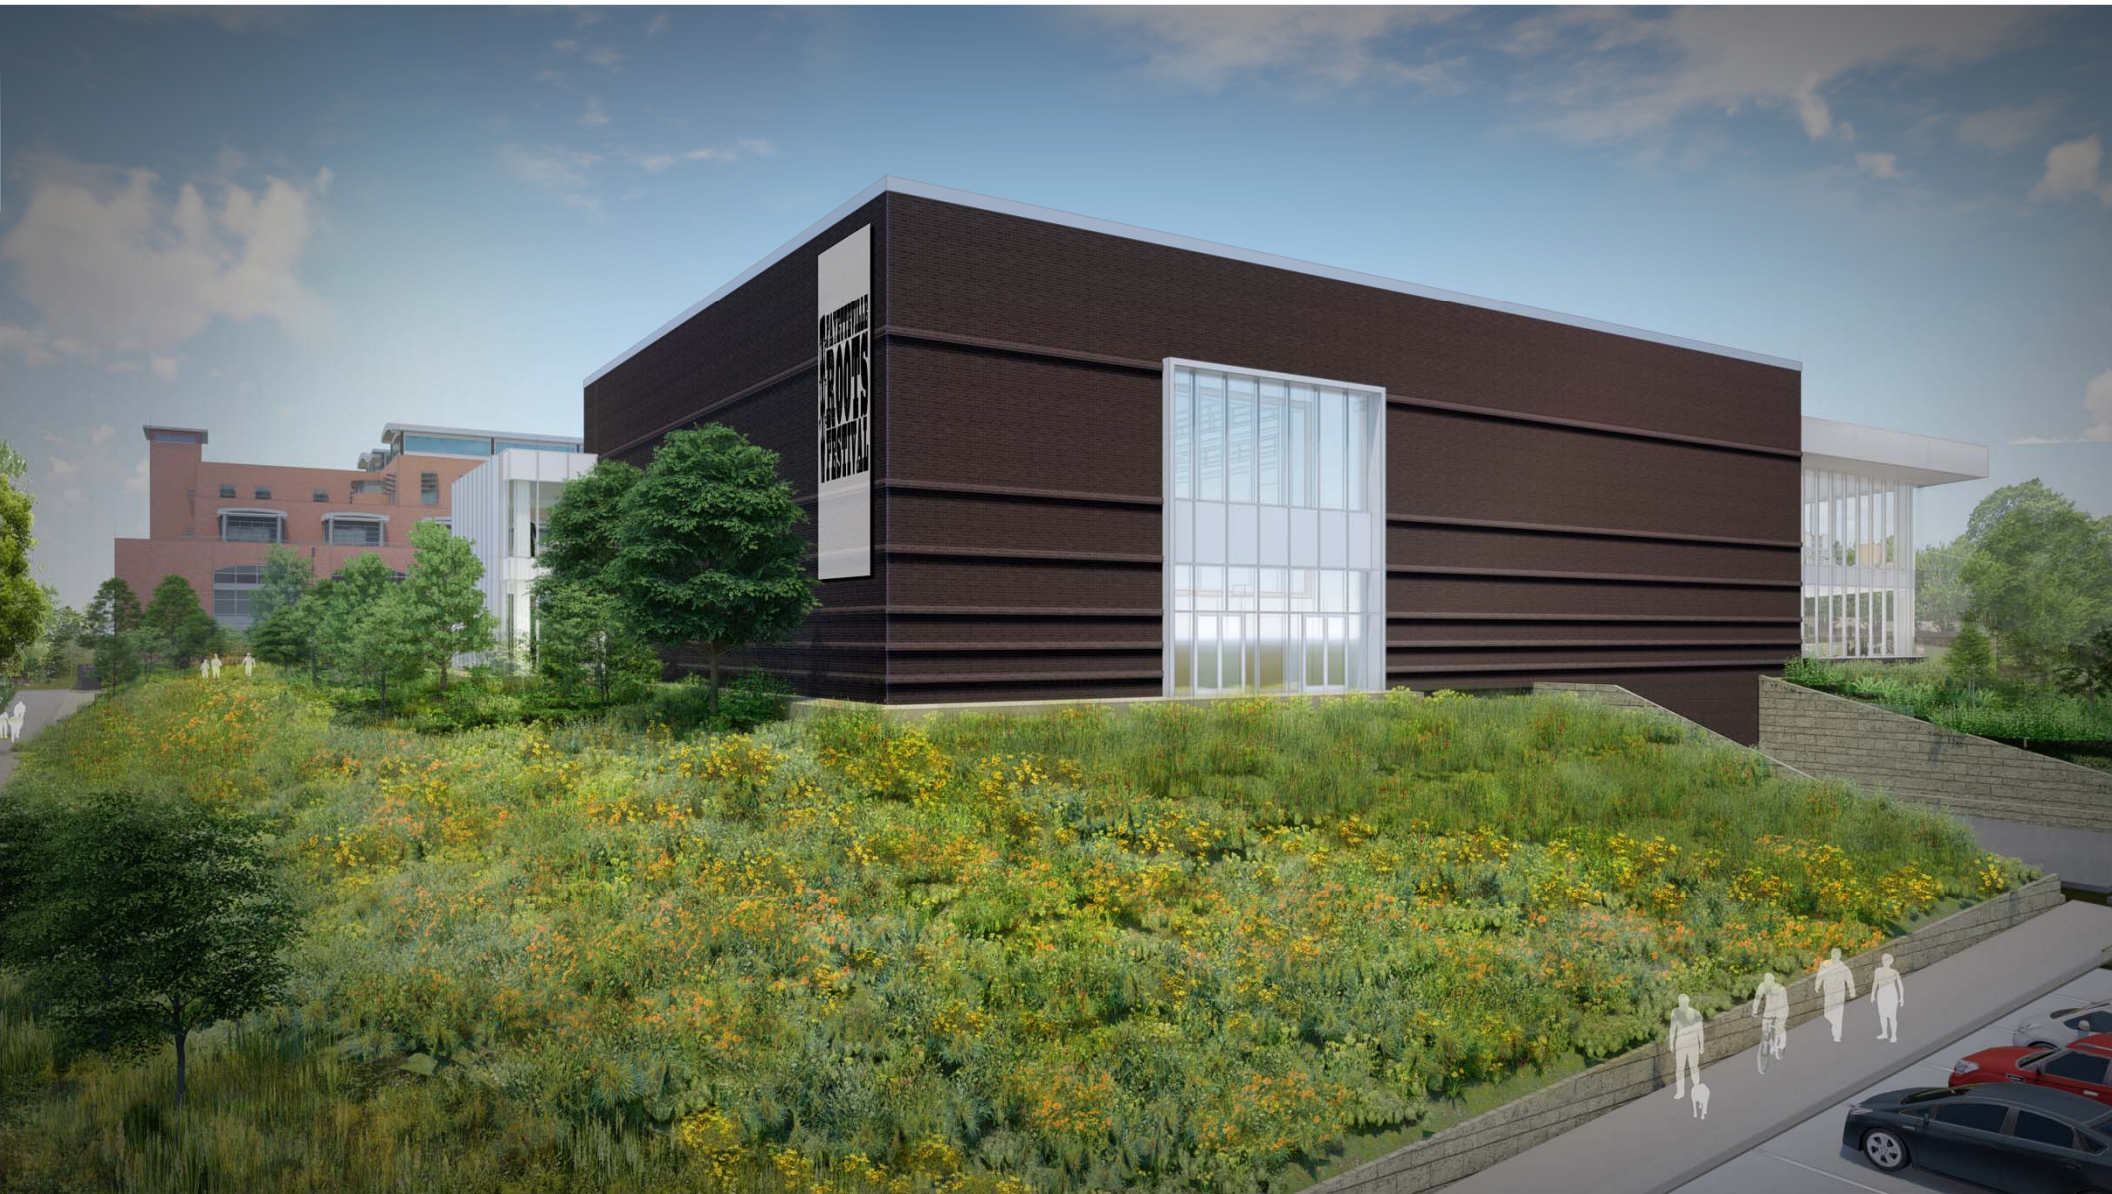

DESIGN PROGRESS MEETING

FAYETTEVILLE PUBLIC LIBRARY
EXPANSION AND RENOVATION

07.30.2018

MSR
msrdesign.com

A L L I S O N
+
P A R T N E R S

EXTERIOR DESIGN

CONCEPT

An extension of the ground and landscape, the expansion is a plinth supporting the original Blair Library

EXTERIOR

VIEW FROM SCHOOL AND SOUTH

EXTERIOR

VIEW OF ENTRY

EXTERIOR

VIEW FROM ROOF TERRACE

EXTERIOR

VIEW OF MULTIPURPOSE ROOM

SCHOOL STREET ENTRY

INTERIOR CONCEPT

SCHOOL STREET ENTRY – VIEW TO EXISTING BUILDING

INTERIOR CONCEPT

BRIDGE TO GRADE SCHOOL AND TEENS

INTERIOR CONCEPT

PRE-FUNCTION AND CORRIDOR TO PRESCHOOL

INTERIOR CONCEPT

SITE DESIGN

SITE OVERVIEW

- + 2 small berms used to define courtyard, screen entry drive, and create seating
- + 2 sloped walkways connect informal drop off to courtyard
- + gathering glade mix of hard and soft surfaces
- + step steps on west used to define entry